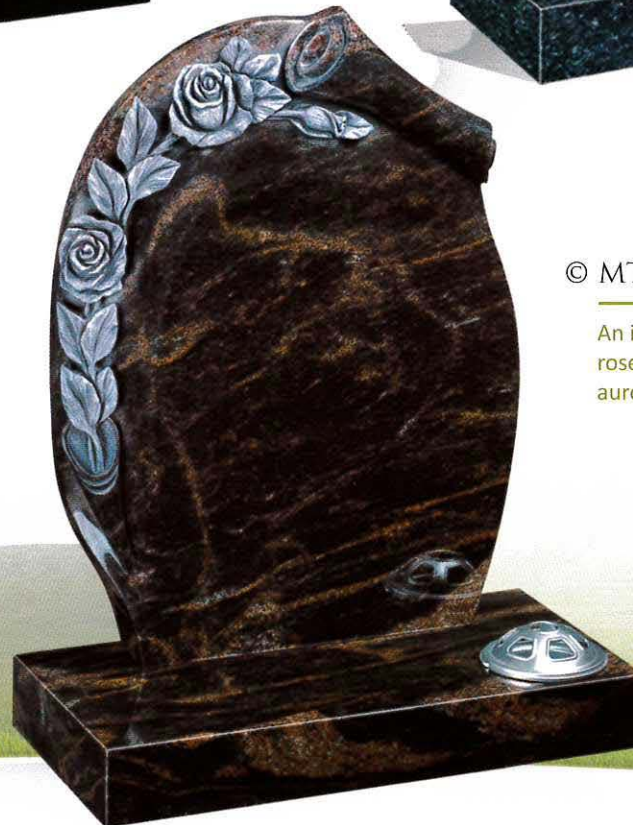

© MTC 115

A modern take on the traditional gothic shape with carved rose design.

© MTC 116

A contemporarily designed stone with carved rose and leaves.

© MTC 117

An integrated antique carving of roses and top scroll in all polished aurora granite.