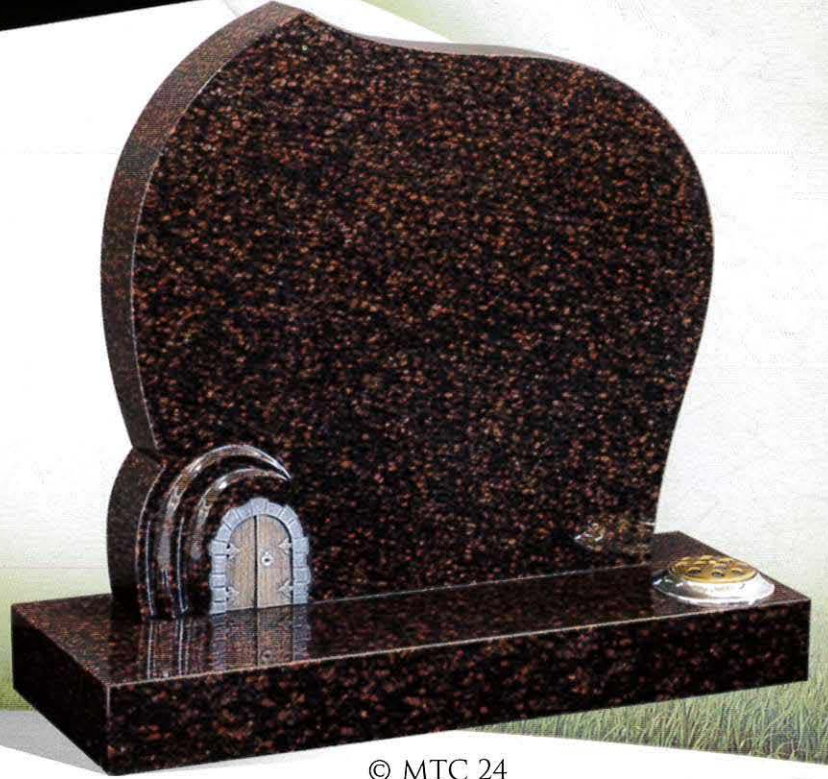

© MTC 19

Sophisticated black granite headstone with cleverly situated doorway concept.

© MTC 20

All polished black granite with steps to heaven and doorway feature.

© MTC 21

© MTC 23

© MTC 22

© MTC 24

© MTC 25

An ogee top headstone set in black granite with an impressive ornate hand and your choice of added feature.

© MTC 25a

© MTC 25b

© MTC 25c

© MTC 25d

© MTC 25e

© MTC 26

A traditional and beautifully designed headstone with an intricately carved heart design and ornate roses.

© MTC 26a

© MTC 27

A modern take on a gothic design with a tastefully carved ribbon surrounding.