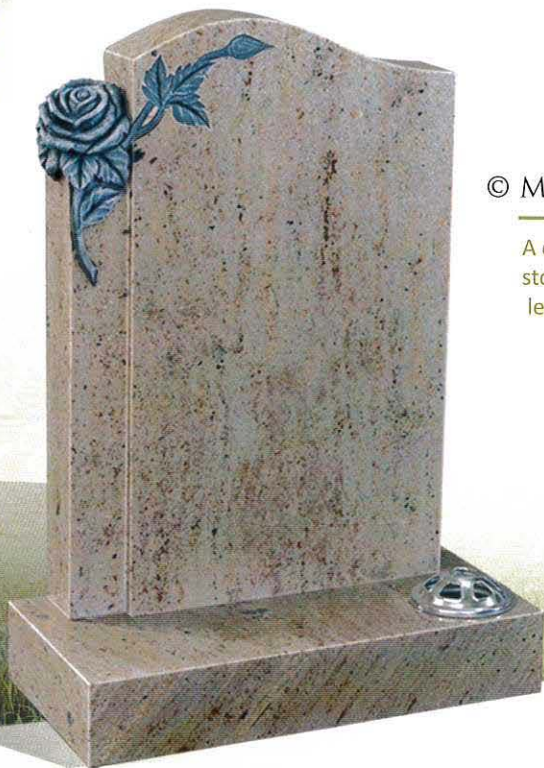

© MTC 116

A contemporarily designed stone with carved rose and leaves.