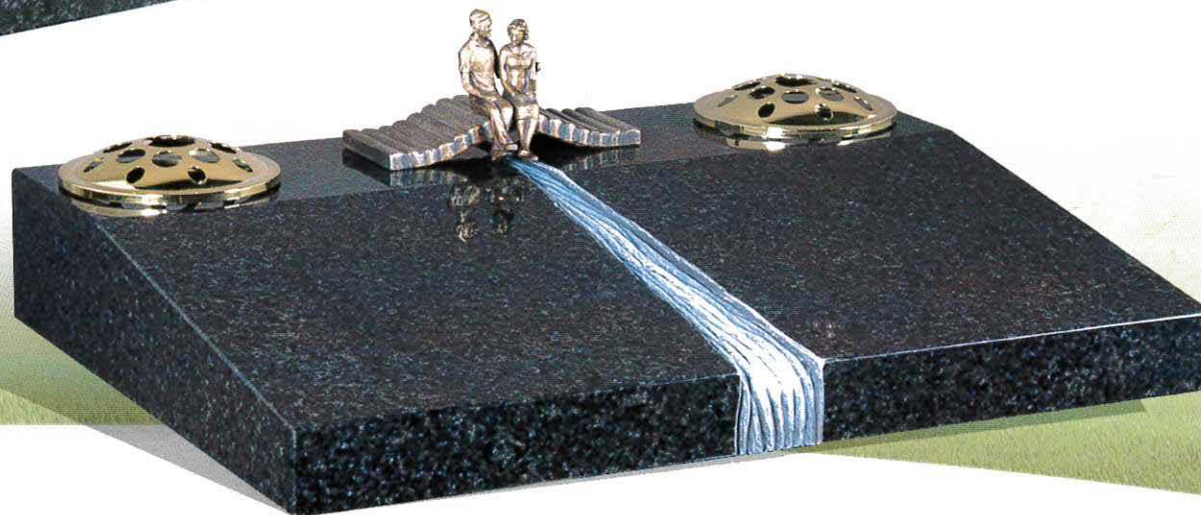

Desk with bridge and carved stream feature.