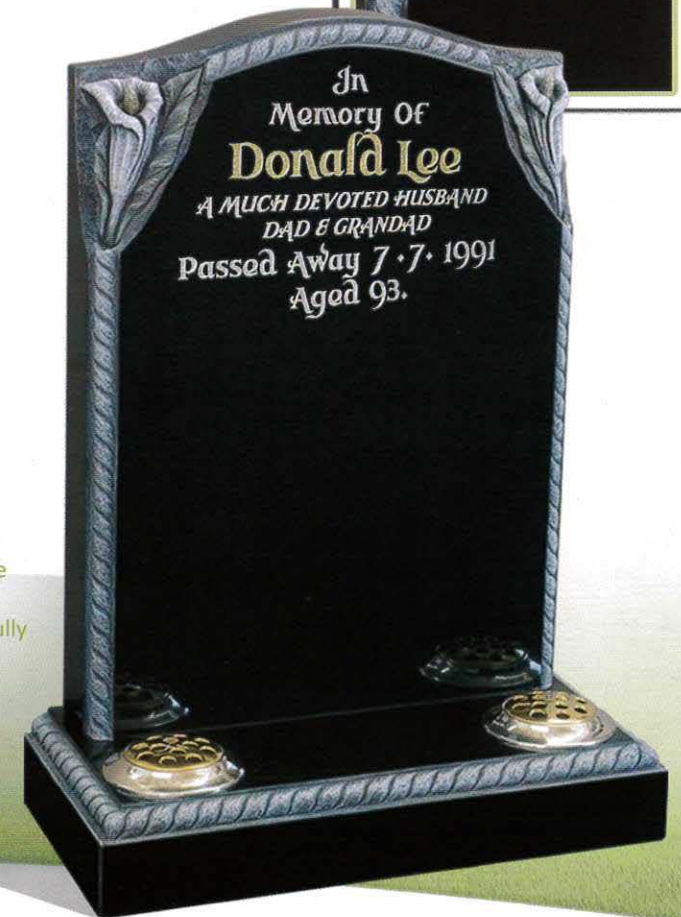

© MTC 47

An exquisitely carved antique rose design set in black granite.

© MTC 48

Ogee top headstone with finely carved roses and a polished rope style edge.

© MTC 49

Black granite headstone with an antique rope edge design and tastefully carved lillies.

© MTC 50

A delicate carving at the centre of this headstone with inset pink quartz heart.

© MTC 51

This headstone features a gracefully carved design centred around an ornate bronze heart.

© MTC 52

A modern looking headstone design with smooth polished edges and tasteful heart and teardrop ornament.