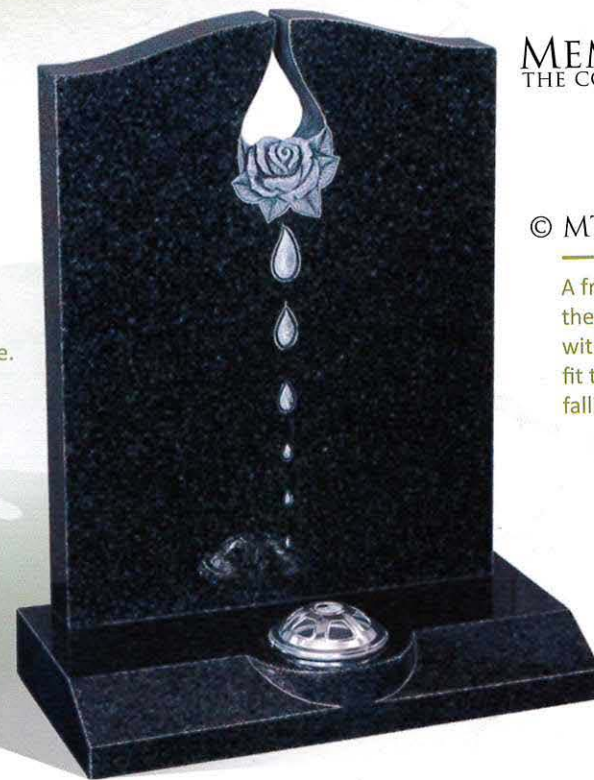

© MTC 111

A fresh interpretation of the classic ogee memorial with cut out tear shape to fit this beautiful carved rose and falling tear drops.