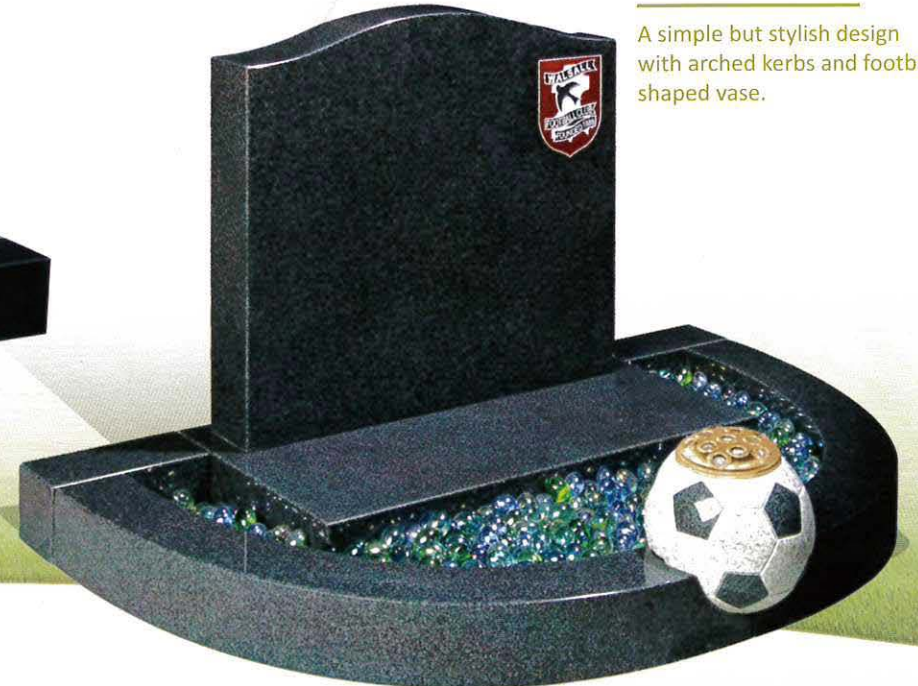

A simple but stylish design with arched kerbs and football shaped vase.