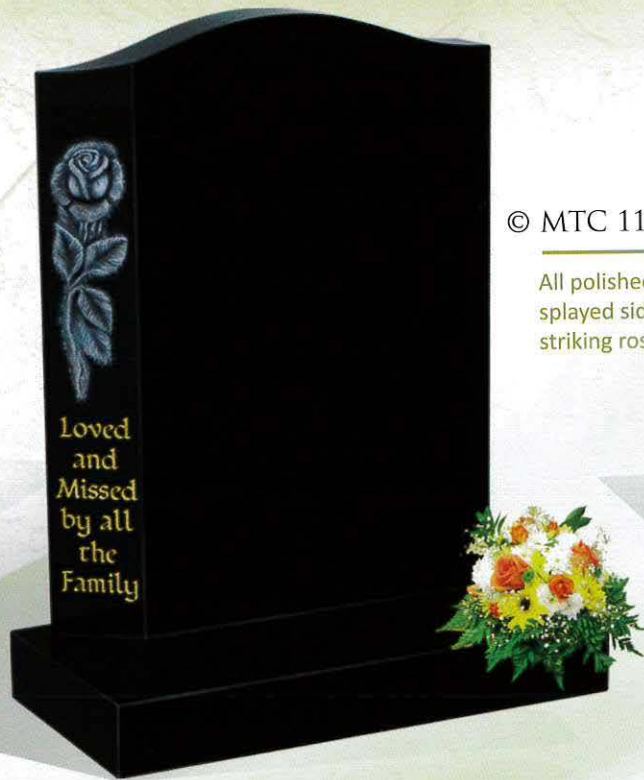

© MTC 110

All polished black granite with splayed side and a embossed striking rose and inscription verse.