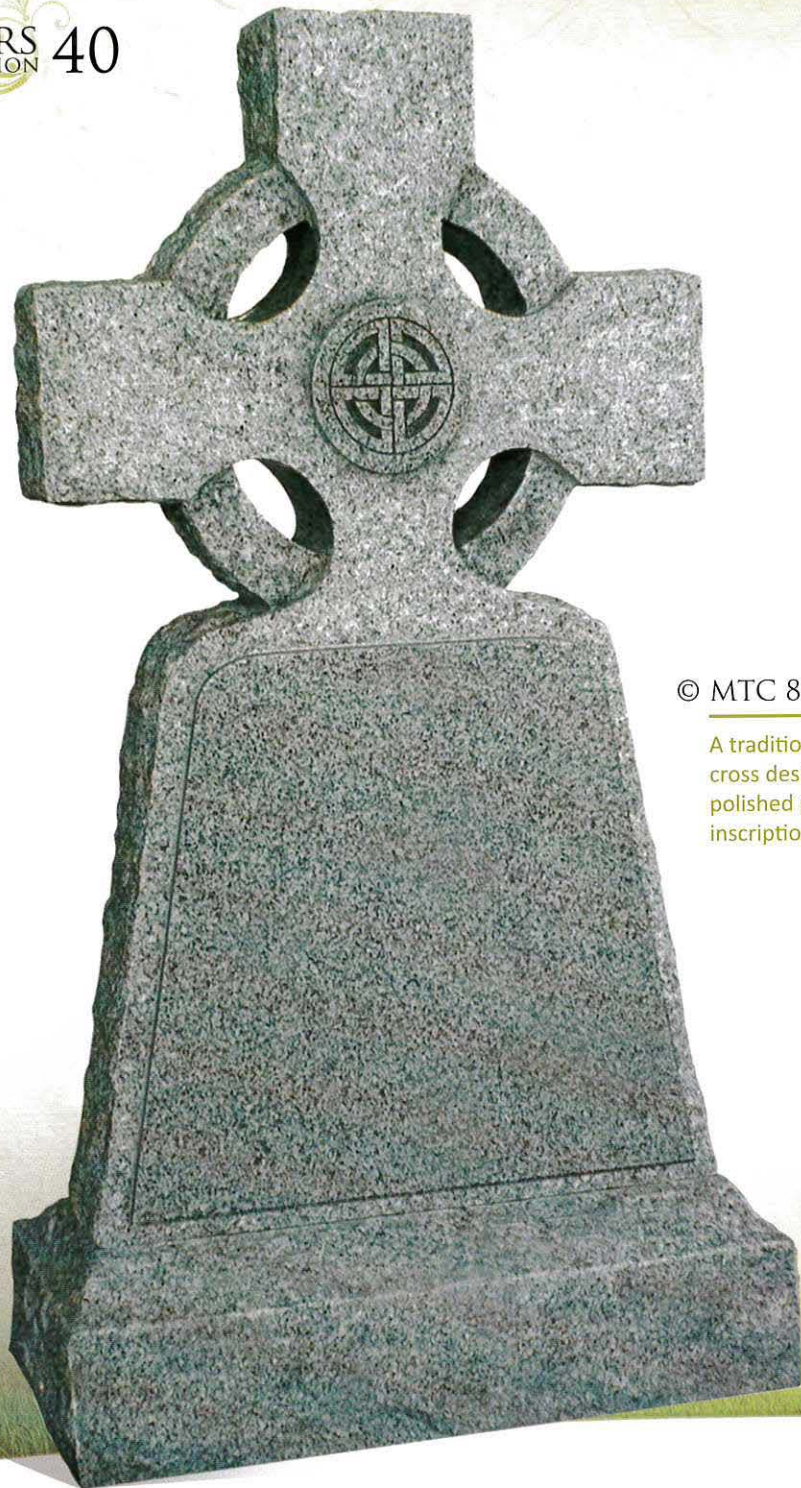

© MTC 85

A traditionally pitched cross design with a polished panel for inscriptions.