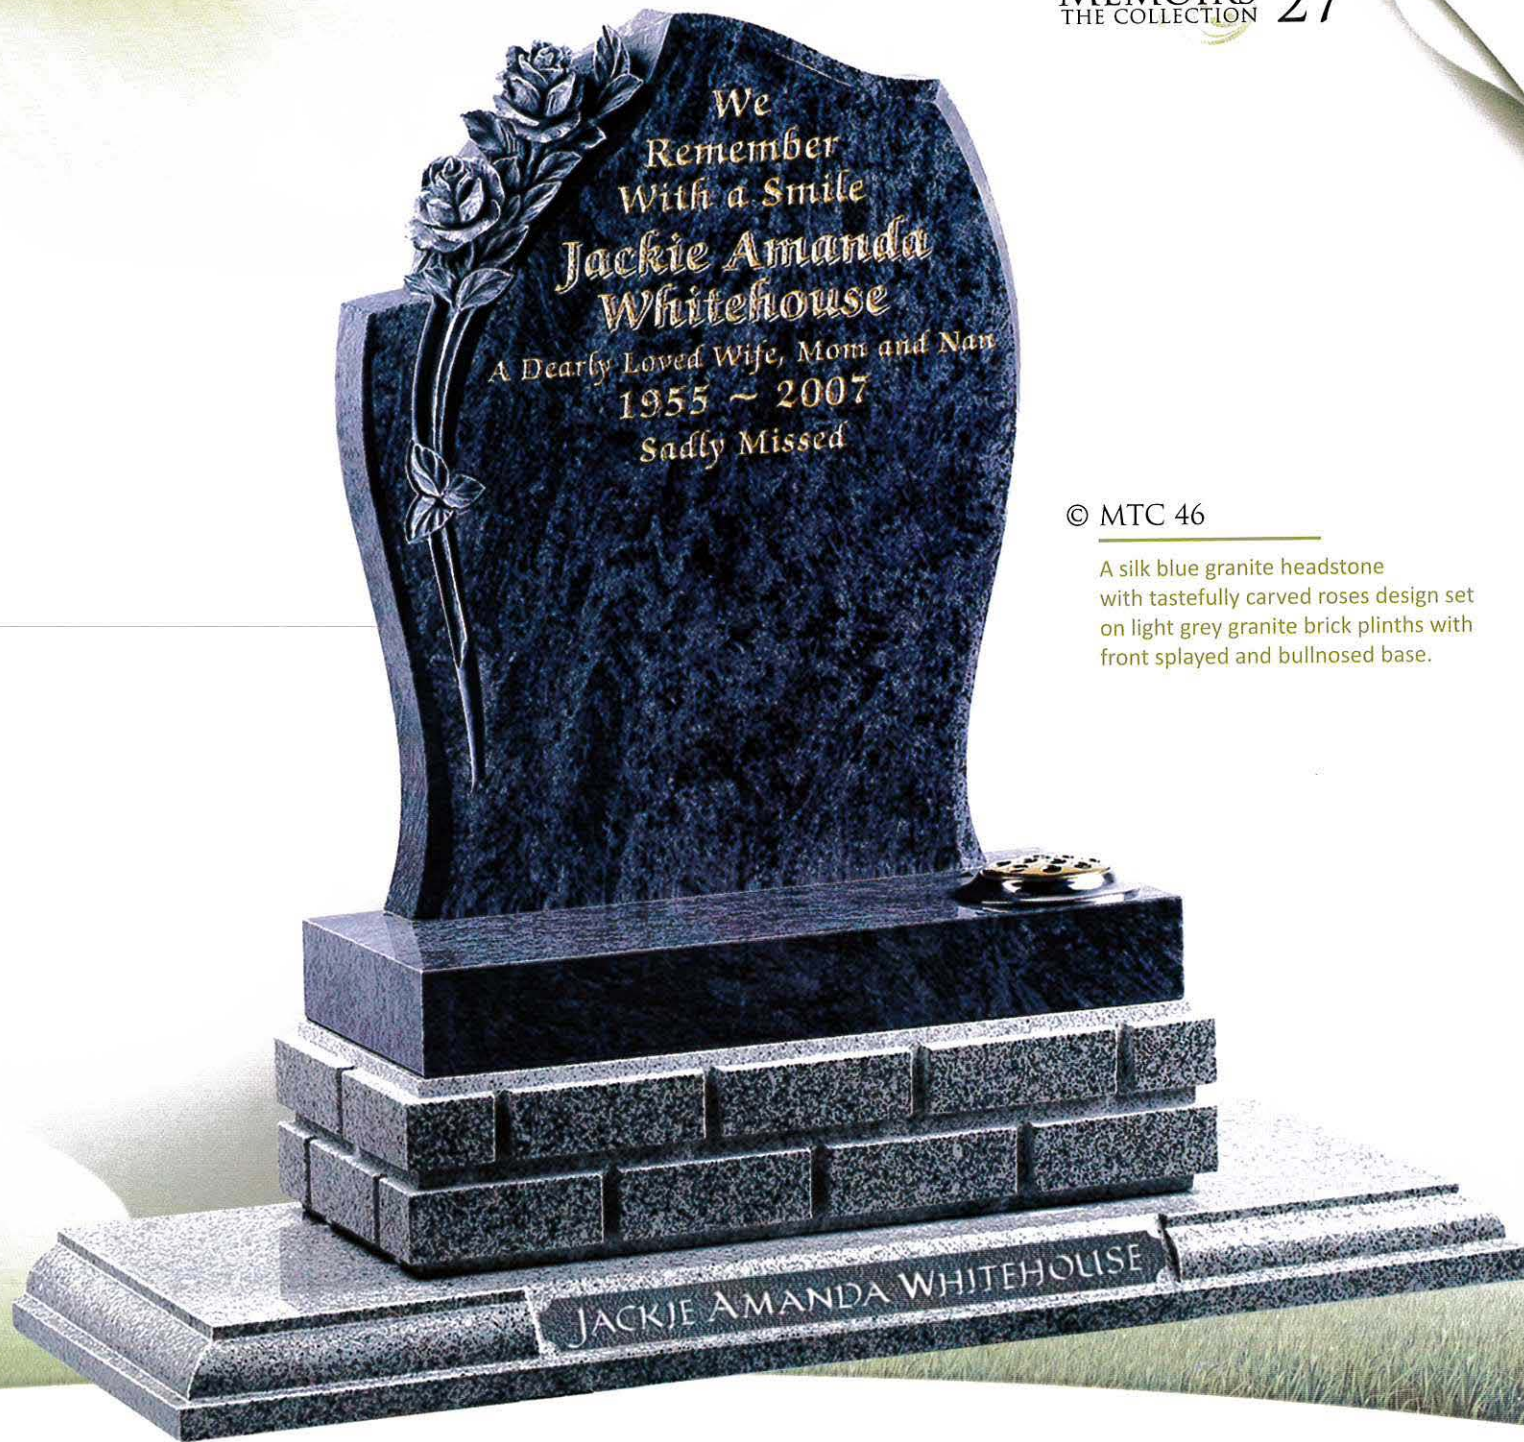

© MTC 45

A classic canopy designed memorial with intricate rose carving and bronze heart. Further supported by beautifully carved pillars and bronze vases.

© MTC 46

A silk blue granite headstone with tastefully carved roses design set on light grey granite brick plinths with front splayed and bullnosed base.