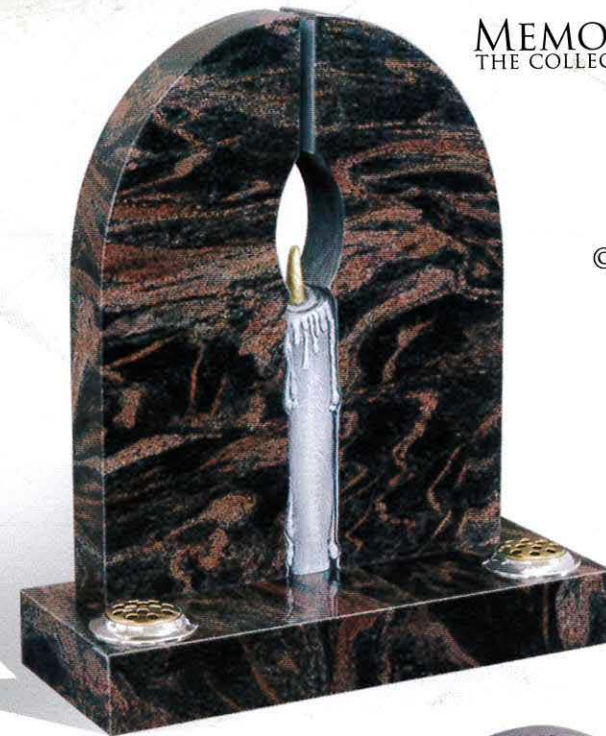

© MTC 92

A uniquely shaped headstone with an elegantly carved flower feature.

© MTC 93