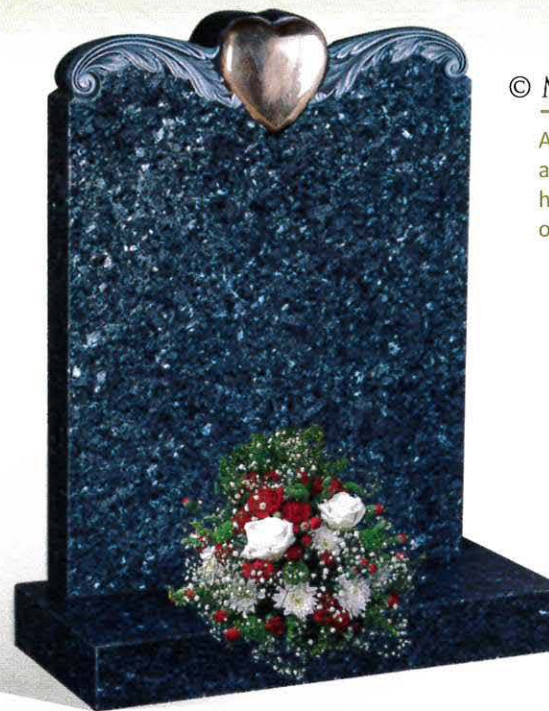

© MTC 50

A delicate carving at the centre of this headstone with inset pink quartz heart.

© MTC 51

This headstone features a gracefully carved design centred around an ornate bronze heart.

© MTC 52

A modern looking headstone design with smooth polished edges and tasteful heart and teardrop ornament.