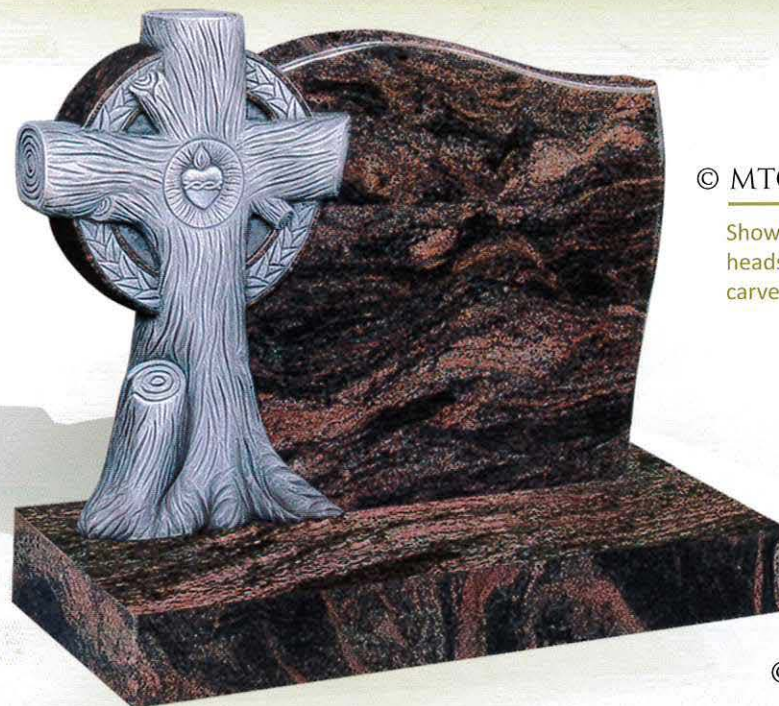

© MTC 91

© MTC 90

Shown in aurora granite this headstone features attractively carved tree like celtic cross.