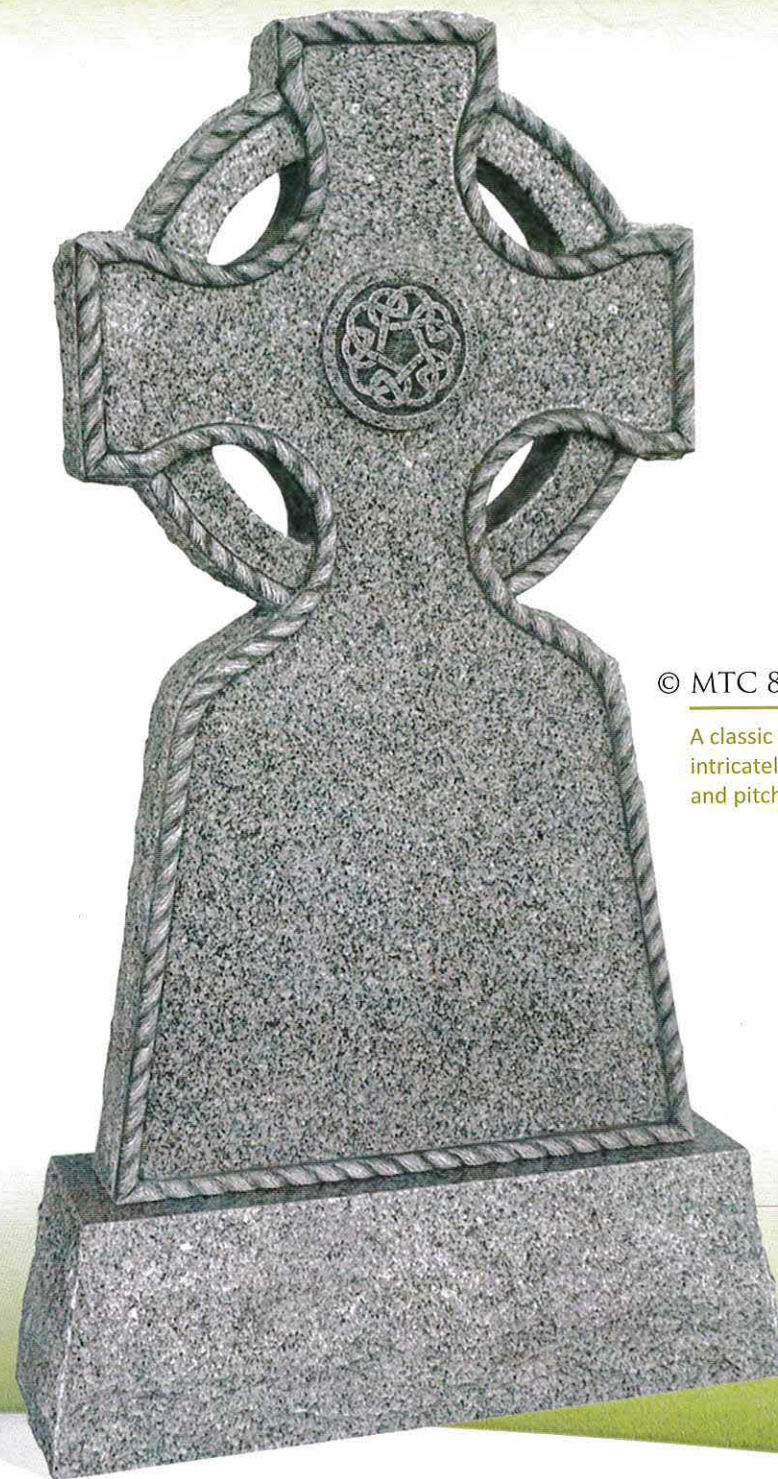

© MTC 83

Classic ogee shaped headstone with rustic edges and rose design.

© MTC 84

Ogee shaped stone with rustic edges and thistle design.

© MTC 85

A traditionally pitched cross design with a polished panel for inscriptions.